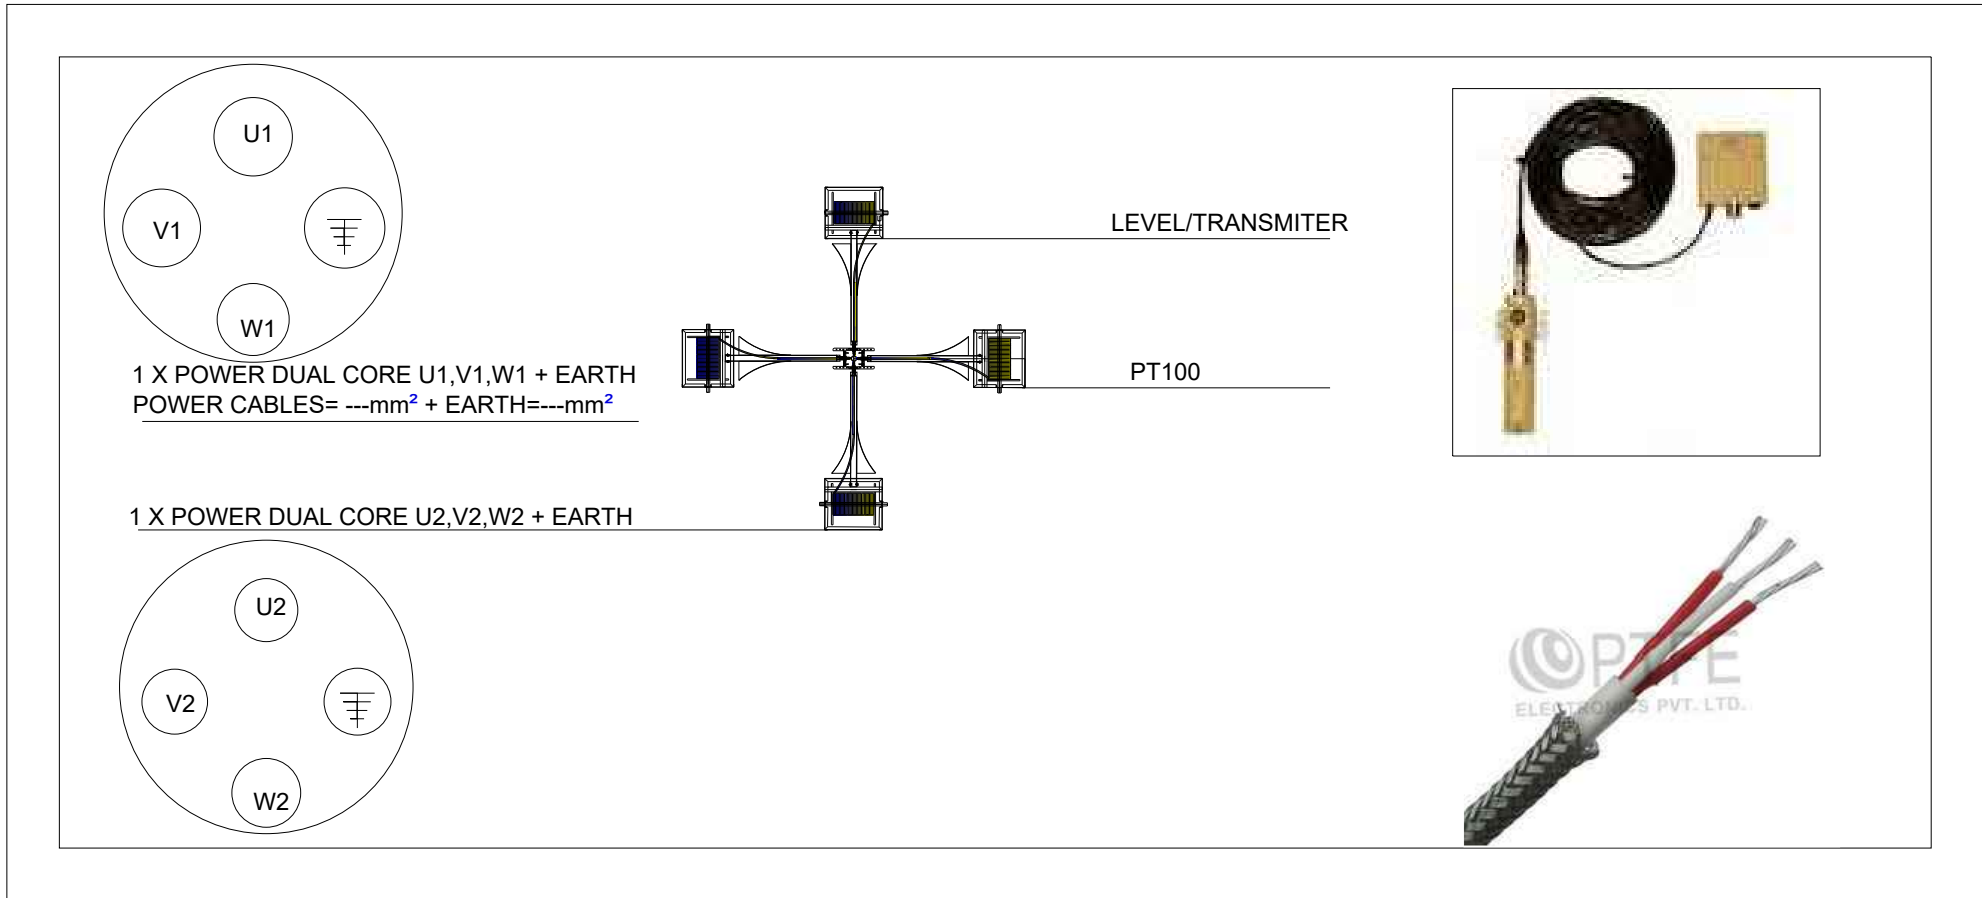

LV DUAL MULTICORE

Proprietary information - Do not Copy or redistribute