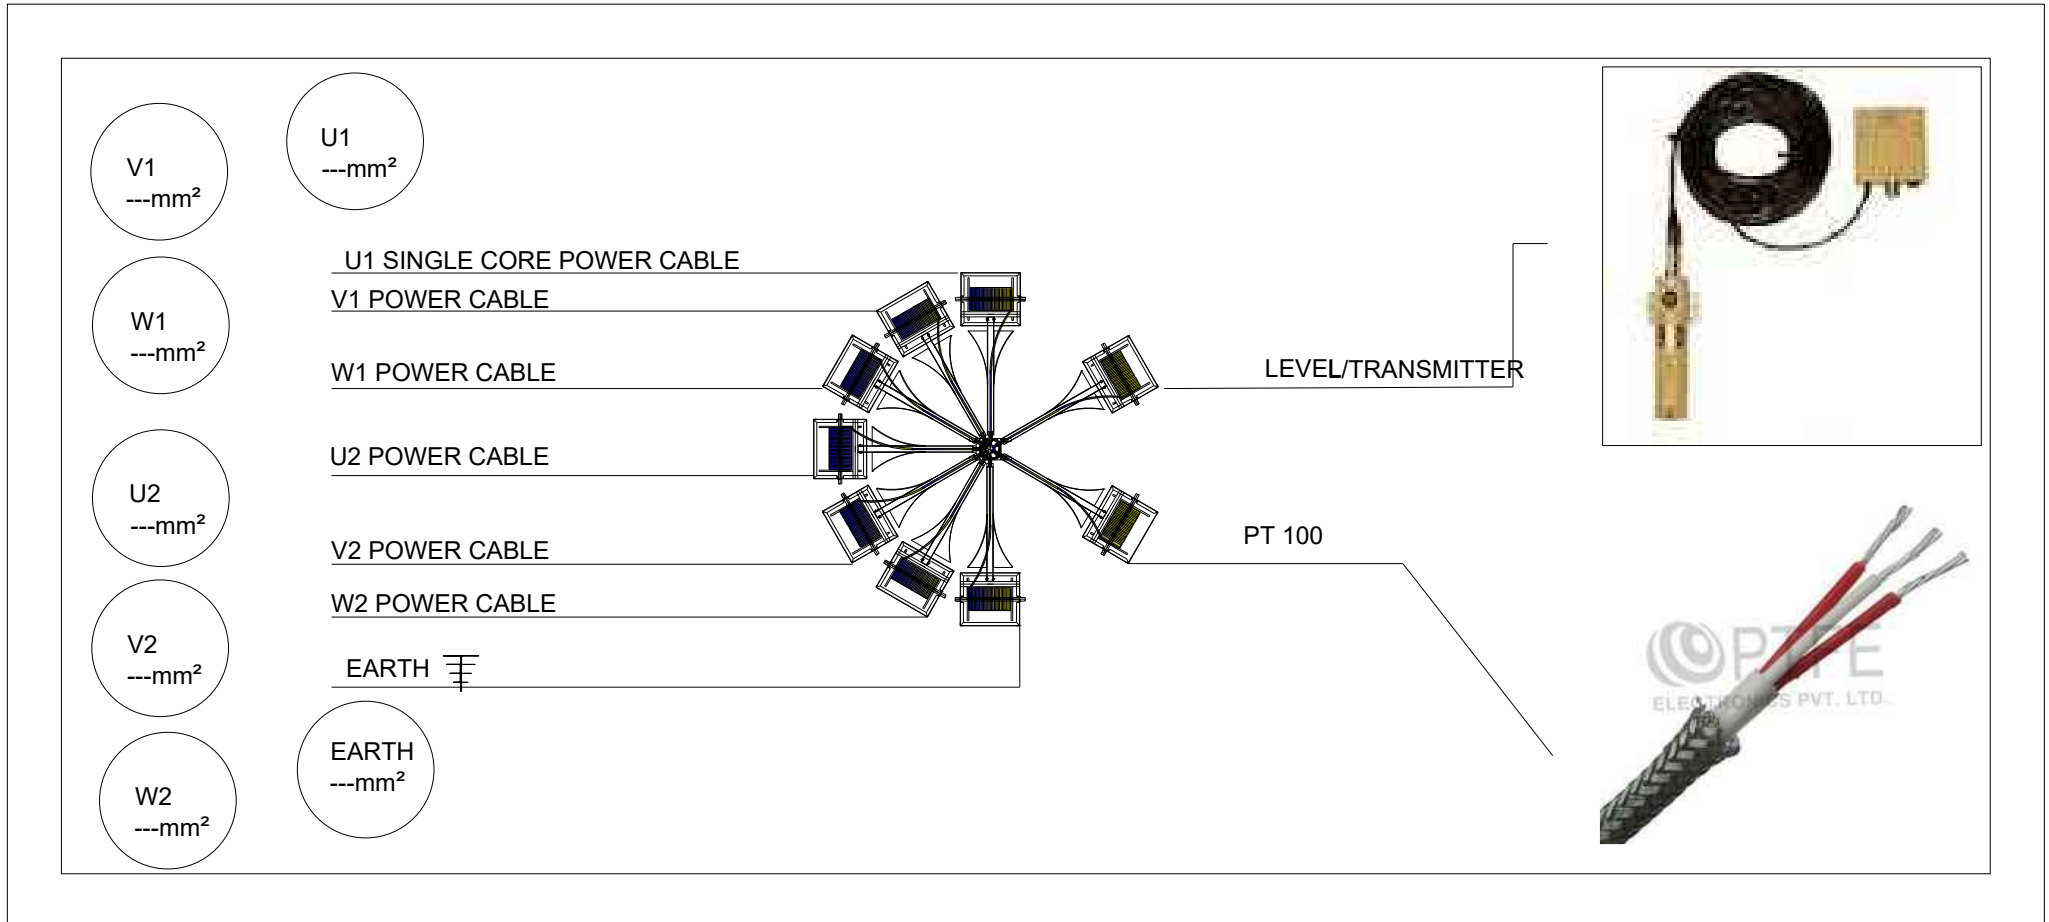

LV 6 X SINGLE CORE + EARTH

CONCEPT CAN BE USED WITH ZSM SYSTEM FROM , 80NB TO 450NB FOR INSTALLATIONS UP TO 500 METERS SUBJECT TO ENGINEERS APPROVAL.

Proprietary information - Do not Copy or redistribute